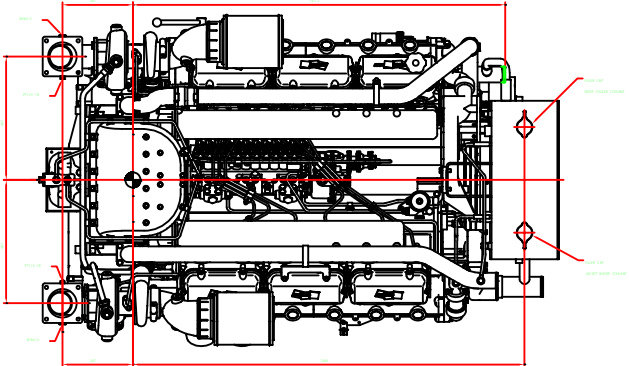

62

| | | | |
|----------------------------|------------------|--|--|
| ENGINE ASSEMBLY | | | |
| 410020 | FOR HELL COOLING | | |
| | | | |
| | | | |
| | | | |
| | | | |
| © 2007-2009 | | | |
| Ducan Automotive Co., Ltd. | | | |