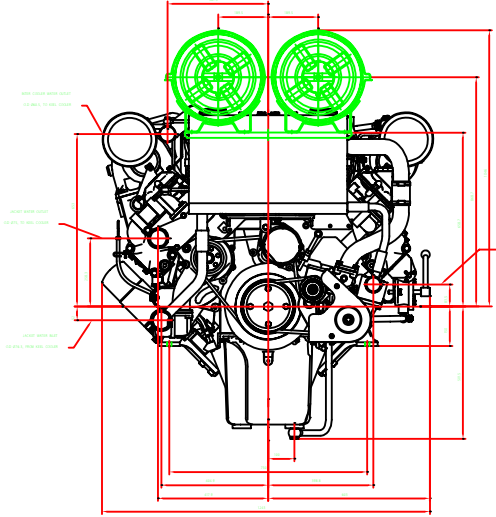

62

| | | | |
|----------------------------|------------------|--|--|
| ENGINE ASSEMBLY | | | |
| 410020 | FOR HELL COOLING | | |
| | | | |
| | | | |
| | | | |
| | | | |
| © 2007-2009 | | | |
| Ducan Automotive Co., Ltd. | | | |