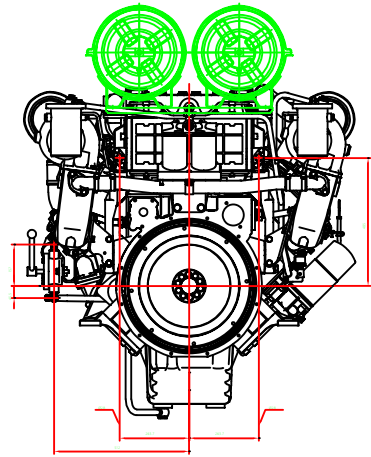

62

| | | | |
|----------------------------|------------------|--|--|
| ENGINE ASSEMBLY | | | |
| 410020 | FOR HELL COOLING | | |
| | | | |
| | | | |
| | | | |
| | | | |
| © 2007-2009 | | | |
| Ducan Automotive Co., Ltd. | | | |