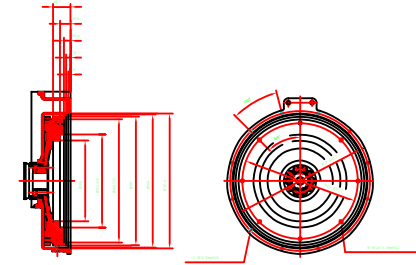

62

| | | | |
|----------------------------|------------------|--|--|
| ENGINE ASSEMBLY | | | |
| 410020 | FOR HELL COOLING | | |
| | | | |
| | | | |
| | | | |
| | | | |
| © 2007-2009 | | | |
| Ducan Automotive Co., Ltd. | | | |