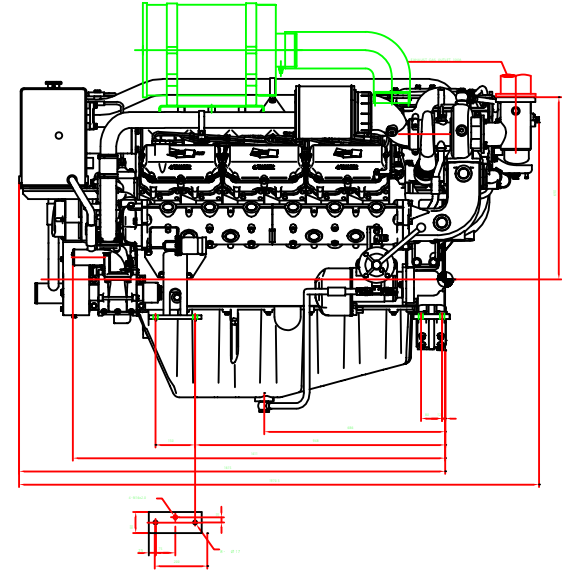

62

| | | | |
|----------------------------|------------------|--|--|
| ENGINE ASSEMBLY | | | |
| 410020 | FOR HELL COOLING | | |
| | | | |
| | | | |
| | | | |
| | | | |
| © 2007-2009 | | | |
| Ducan Automotive Co., Ltd. | | | |