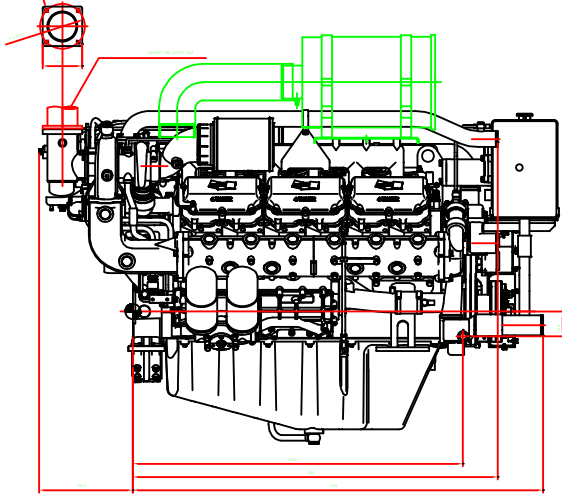

62

| | | | |
|----------------------------|------------------|--|--|
| ENGINE ASSEMBLY | | | |
| 410020 | FOR HELL COOLING | | |
| | | | |
| | | | |
| | | | |
| | | | |
| © 2007-2009 | | | |
| Ducan Automotive Co., Ltd. | | | |