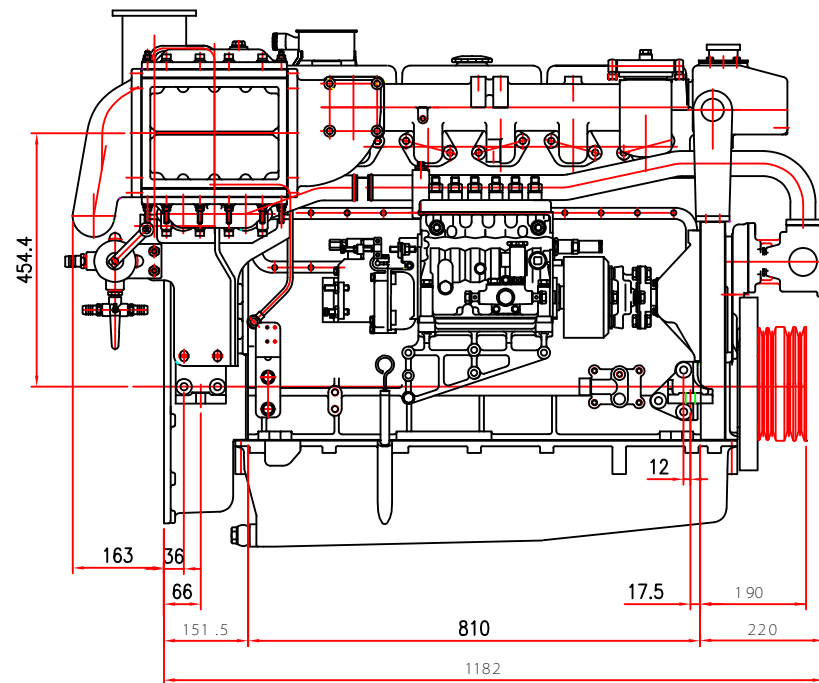

Outer Dia. 2-35  
Sea Water Outlet

번	부품명	재질	비고
01	ENGINE ASS'Y		NO
02	For BASE MARINE ENGINE		SR
03	DESIGNER		
04	CHECKER		
05	DATE		
06	65.00506 - 7412		
07	대우중공업기계주식회사		
08	DAEWOO HEAVY INDUSTRIES & MACHINERY LTD. (S. KOREA)		