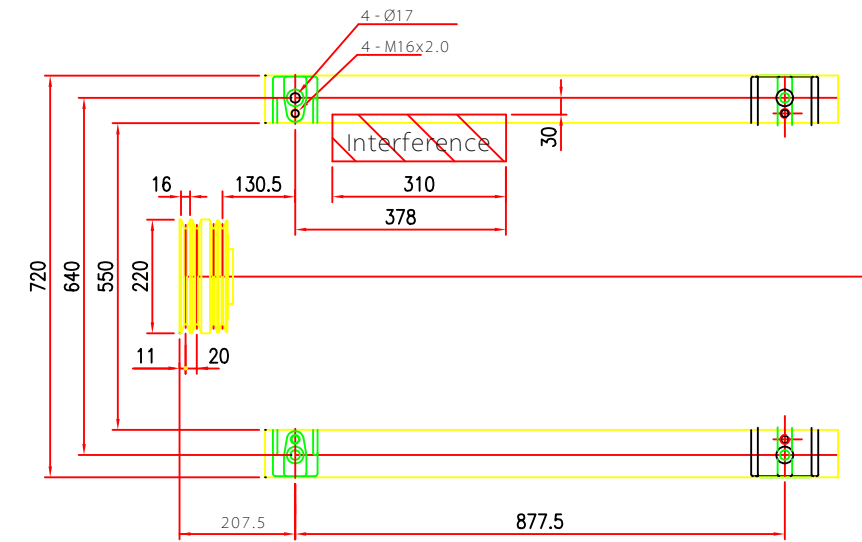

Outer Dia. 2-35  
Sea Water Outlet

번	부품명	재질	비고
01	ENGINE ASS'Y		NO
02	For BASE MARINE ENGINE		SR
03	DESIGNER		
04	CHECKER		
05	DATE		
06	65.00506 - 7412		
07	대우중공업기계주식회사		
08	DAEWOO HEAVY INDUSTRIES & MACHINERY LTD. (S. KOREA)		