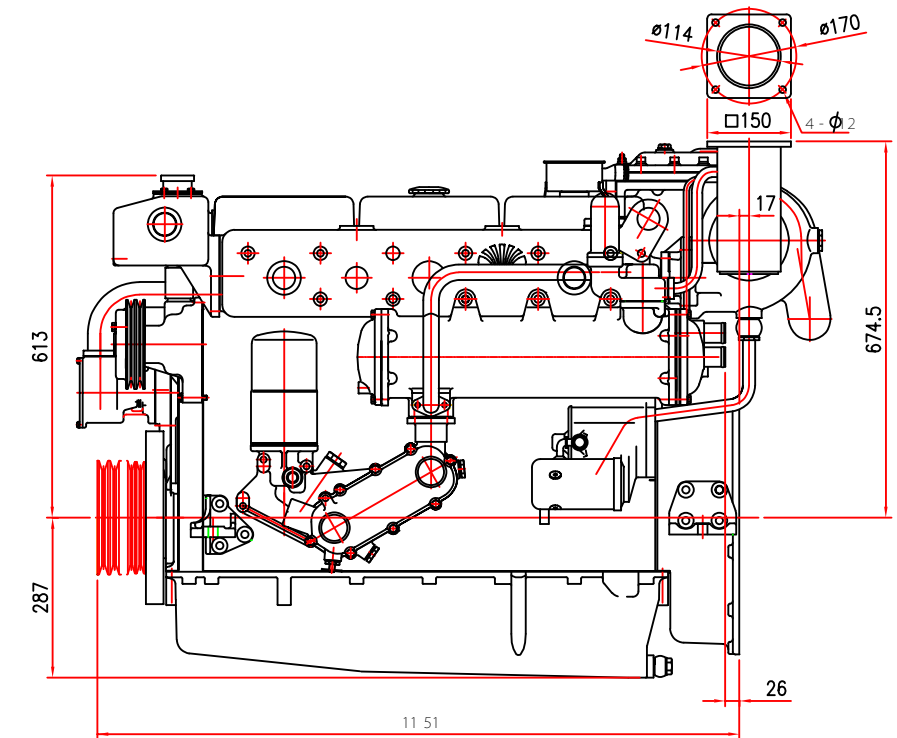

Outer Dia. 2-35  
Sea Water Outlet

번	부품명	재질	비고
01	ENGINE ASS'Y		NO
02	For BASE MARINE ENGINE		SR
03	DESIGNER		
04	CHECKER		
05	DATE		
06	65.00506 - 7412		
07	대우중공업기계주식회사		
08	DAEWOO HEAVY INDUSTRIES & MACHINERY LTD. (S. KOREA)		