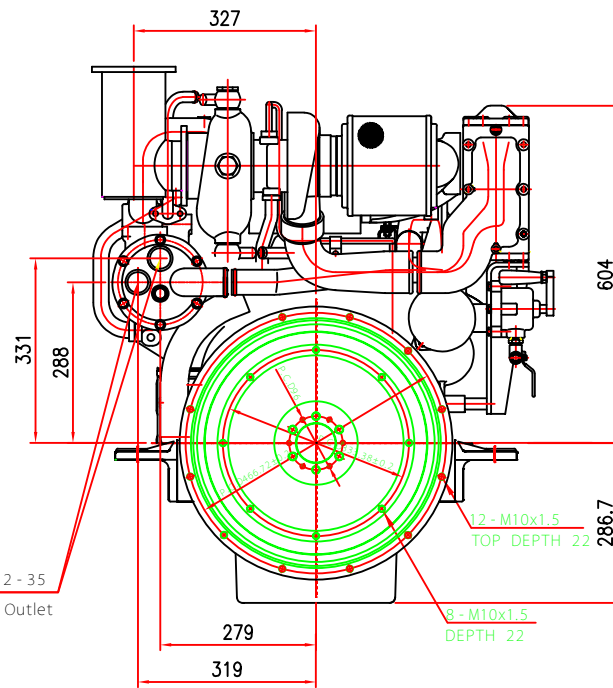

Outer Dia. 2-35  
Sea Water Outlet

번	부품명	재질	비고
01	ENGINE ASS'Y		NO
02	For BASE MARINE ENGINE		SR
03	DESIGNER		
04	CHECKER		
05	DATE		
06	65.00506 - 7412		
07	대우중공업기계주식회사		
08	DAEWOO HEAVY INDUSTRIES & MACHINERY LTD. (S. KOREA)		