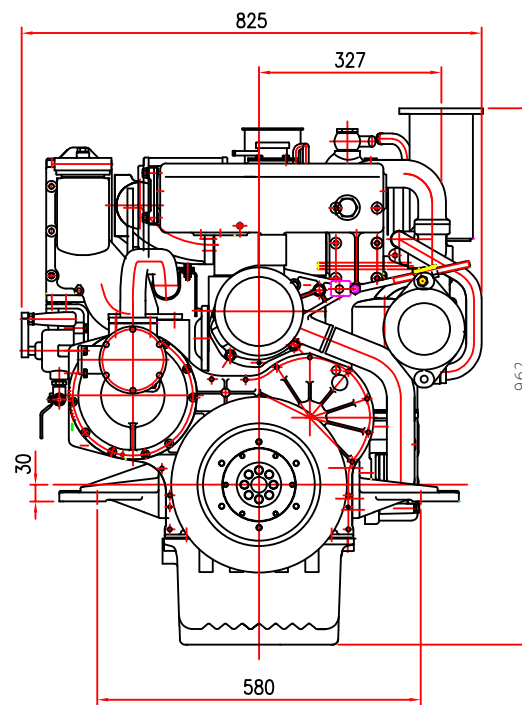

Outer Dia. 2-35  
Sea Water Outlet

번	부품명	재질	비고
01	ENGINE ASS'Y		NO
02	For BASE MARINE ENGINE		SR
03	DESIGNER		
04	CHECKER		
05	DATE		
06	65.00506 - 7412		
07	대우중공업기계주식회사		
08	DAEWOO HEAVY INDUSTRIES & MACHINERY LTD. (S. KOREA)		